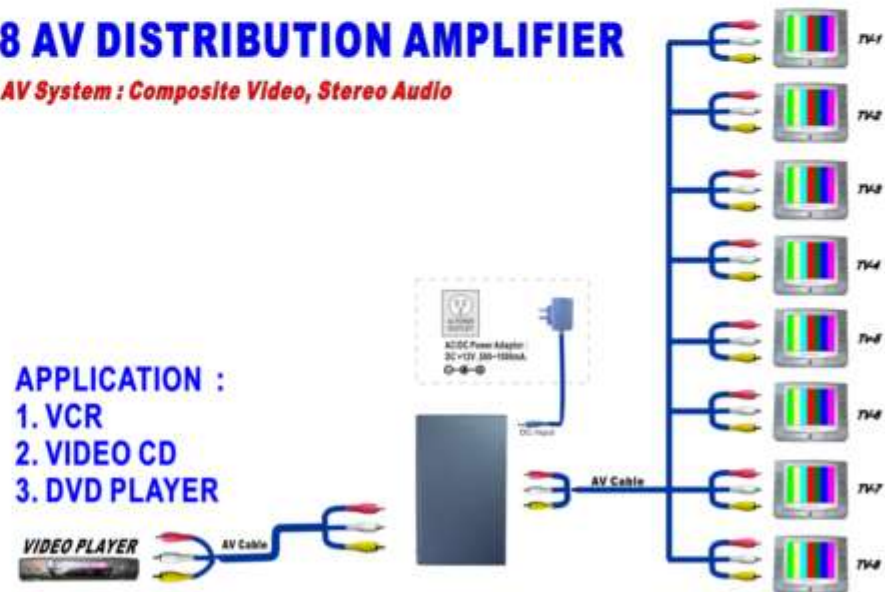

Typical Hookup and Operation

Front View

Model : SB-3708M

Model : SB-3708MRM

Rear View

8 AV DISTRIBUTION AMPLIFIER

AV System : Composite Video, Stereo Audio

APPLICATION :
 1. VCR
 2. VIDEO CD
 3. DVD PLAYER

**Congratulations! The switcher is now ready for use.
 Switch on your player and TV and enjoy high quality amplifier**