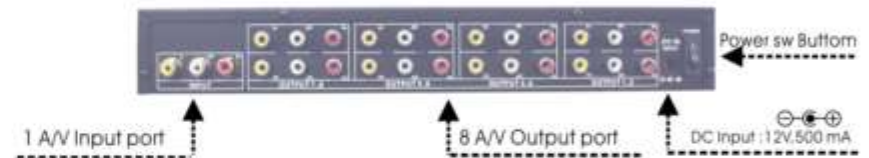

Typical Hookup and Operation

Front View

Model : SB-3708M

Model : SB-3708MRM

Rear View

8 AV DISTRIBUTION AMPLIFIER

AV System : Composite Video, Stereo Audio

APPLICATION :
 1. VCR
 2. VIDEO CD
 3. DVD PLAYER