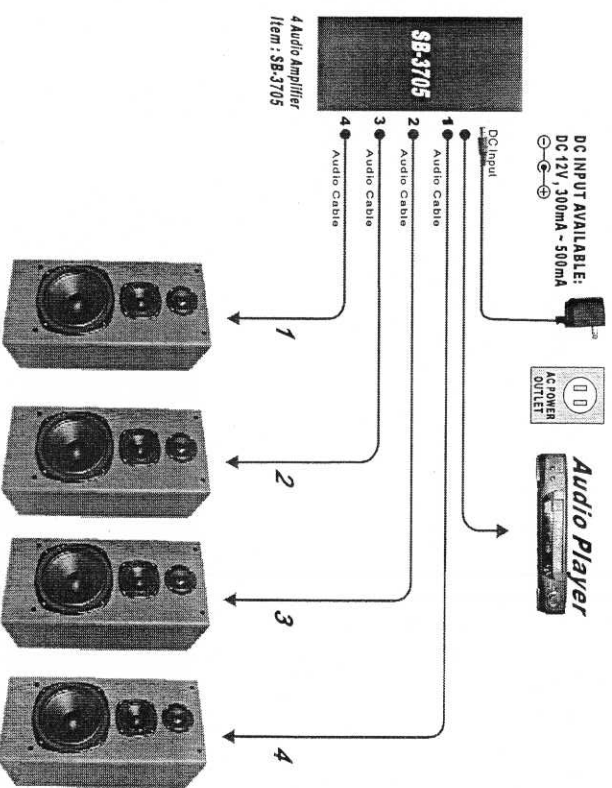

Video Connecting Cable : AC/DC Adaptor : CE/UL/SA/ABS
2RCA-2RCA plug, L=6FT

Introduction

Congratulations on your purchase of one of the most innovative Stereo Audio signal distribution product on the market today. Choose the 4 outputs SB-3705. This product provide multiple Stereo Audio outputs that are identical to the Audio source signal. This is useful for distributing Stereo Audio signals from VCRs, Camcorders, Video Game Consoles, Video CDs, DVDs, Satellite Receivers, CATV Set Top Boxes, etc.

Typical Hookup and Operation

Front View:
Power sw : ON/OFF

Rear View:
Input : Stereo Audio(R/L)
Outputs : 4xStereo Audio(R/L)
DC Input : 12V, 300~500mA

4 x Stereo Audio Distribution Amplifier Stereo Audio system: RCA connectors