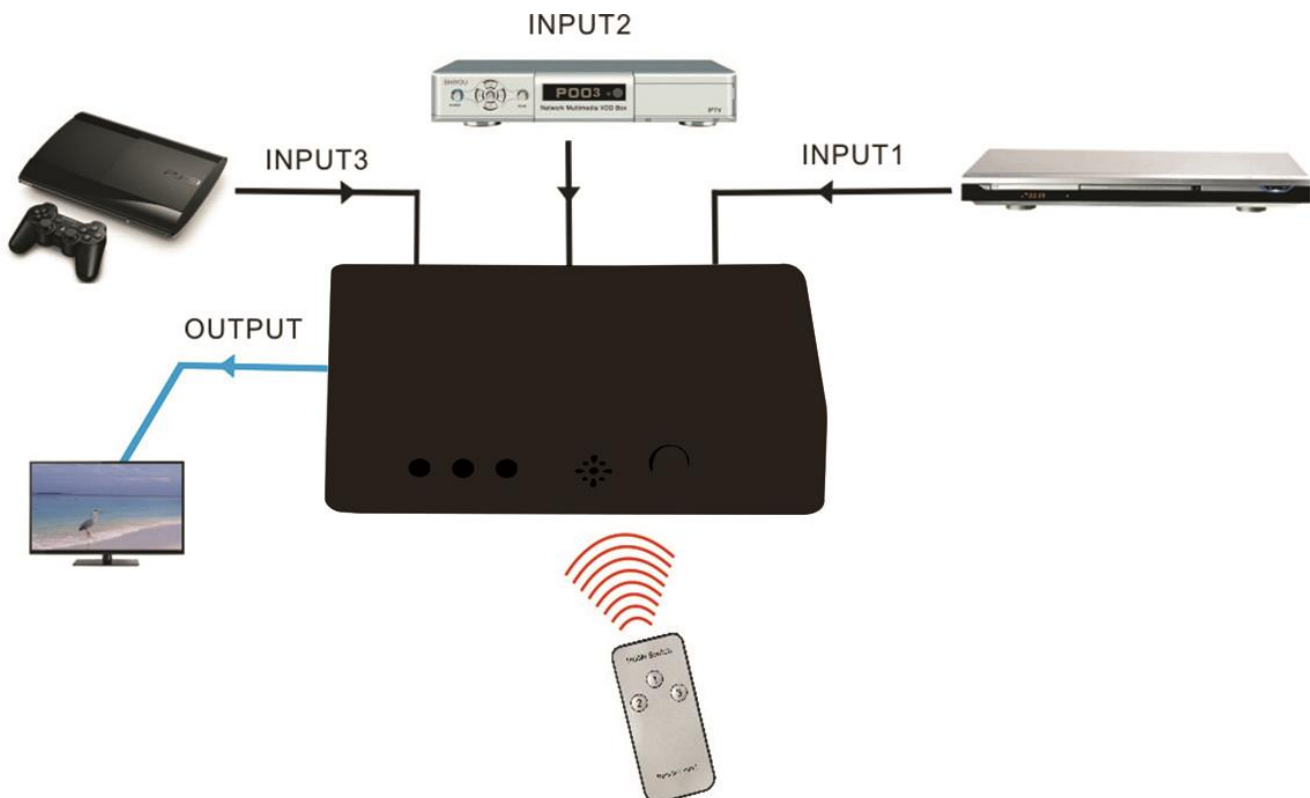

Mini HDMI Switch 3x1 with Remote Control

Item ref: 128.820UK

User Manual

This mini-HDMI switch allows a single display to be connected to up to 3 HDMI sources and selected using the IR remote control or selection button on the unit. Front LED's keep you informed as to which of the inputs is live at any one time.

Technical Specifications and Features

Video Format	4K, Up to 1080p @ 60Hz, 3D, 8 bit deep colour
Audio Format	DTS-HD, Dolby-trueHD, DTS, Dolby-AC3 and DSD
Operating Temperature Range	-15 to +55°C
Max. Bandwidth	340 MHz
Max. Baud Rate	3.4Gbps
Max. Working Current	150mA
Dimensions	77 x 56 x 15(mm)
Weight	40g

Connection Instructions

- Using an HDMI cable of the required length, connect one end to the output port on the side of the device and the other up to your display device (max length 25m).

- Then using up to 3 additional HDMI cables connect your source devices to the input ports (max length 15m).
- The switch inputs can now be selected using either the remote control provided or the select switch on the front of the unit.
- When devices are switched on, the unit has an auto select function which will select the latest live device.
- The green LEDs on the front of the unit will indicate which device is live at any one time.

In The Box

1. HDMI Switch 3x1
2. IR Remote Control

Warning

- For reasons of electrical safety this device must never be immersed in water, exposed to damp conditions or excessive force.
- Please do not use this device if you find that it is damaged in any way.
- Do not attempt to repair this device or take apart under any circumstances, as this will invalidate your warranty.