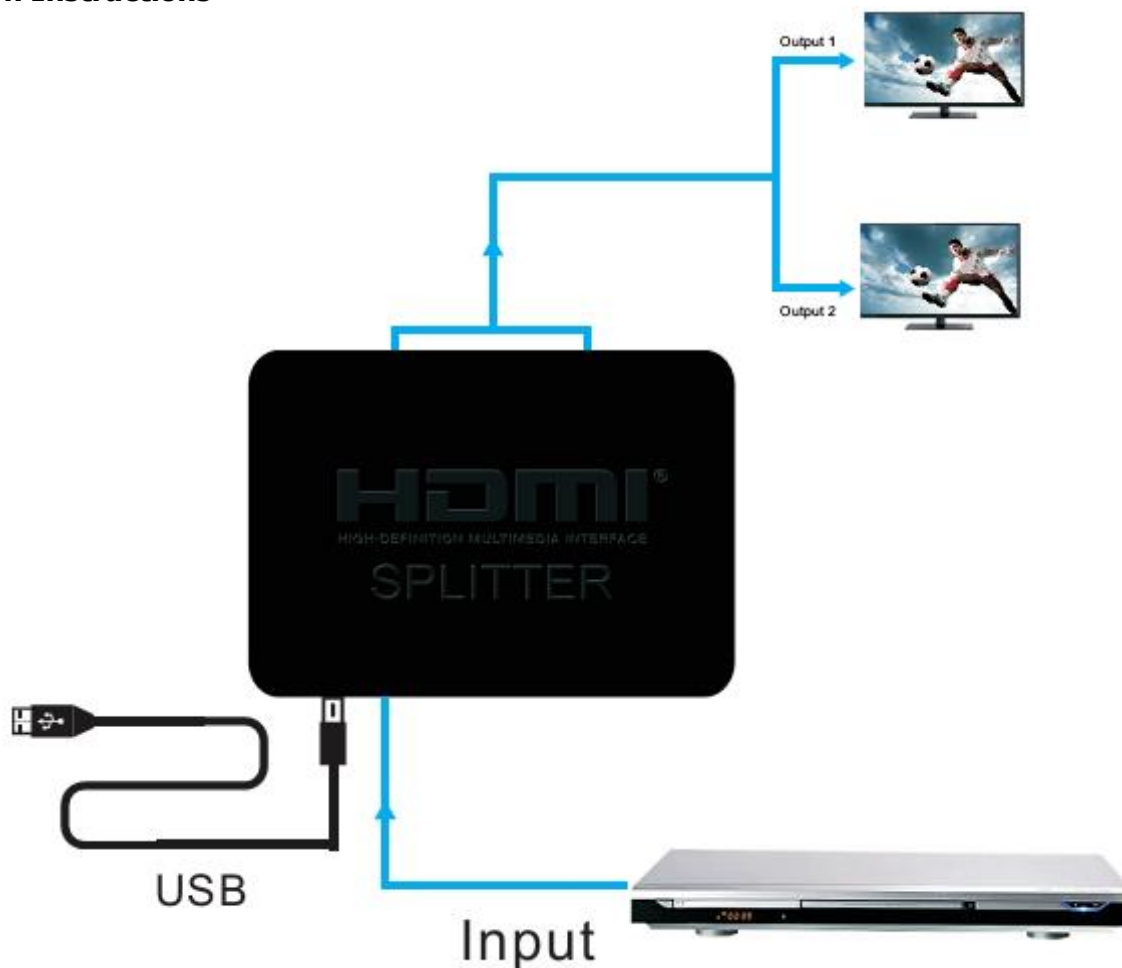

## Mini HDMI Splitter 1x2

Item ref: 128.825UK

User Manual

This 4K compatible mini HDMI splitter allows a single HDMI source to be connected to two displays at the same time. Supplied with an additional USB power lead should it be required, it can also be placed at the end of a long HDMI cable to regenerate the signal.

### Connection Instructions

- Using an HDMI cable of the required length, connect one end to the input port of the device and the other up to your source device (max length 15m).
- Then using 2 additional HDMI cables connect up your display devices to the output ports (max length 20m).

- The green LED's on the front of the unit will indicate which device is live at any one time.
- An additional USB power cable is supplied should your source devices not provide enough HDMI power for the unit.

### In The Box

1. HDMI Splitter 1x2
2. USB Power Lead (use only if required)